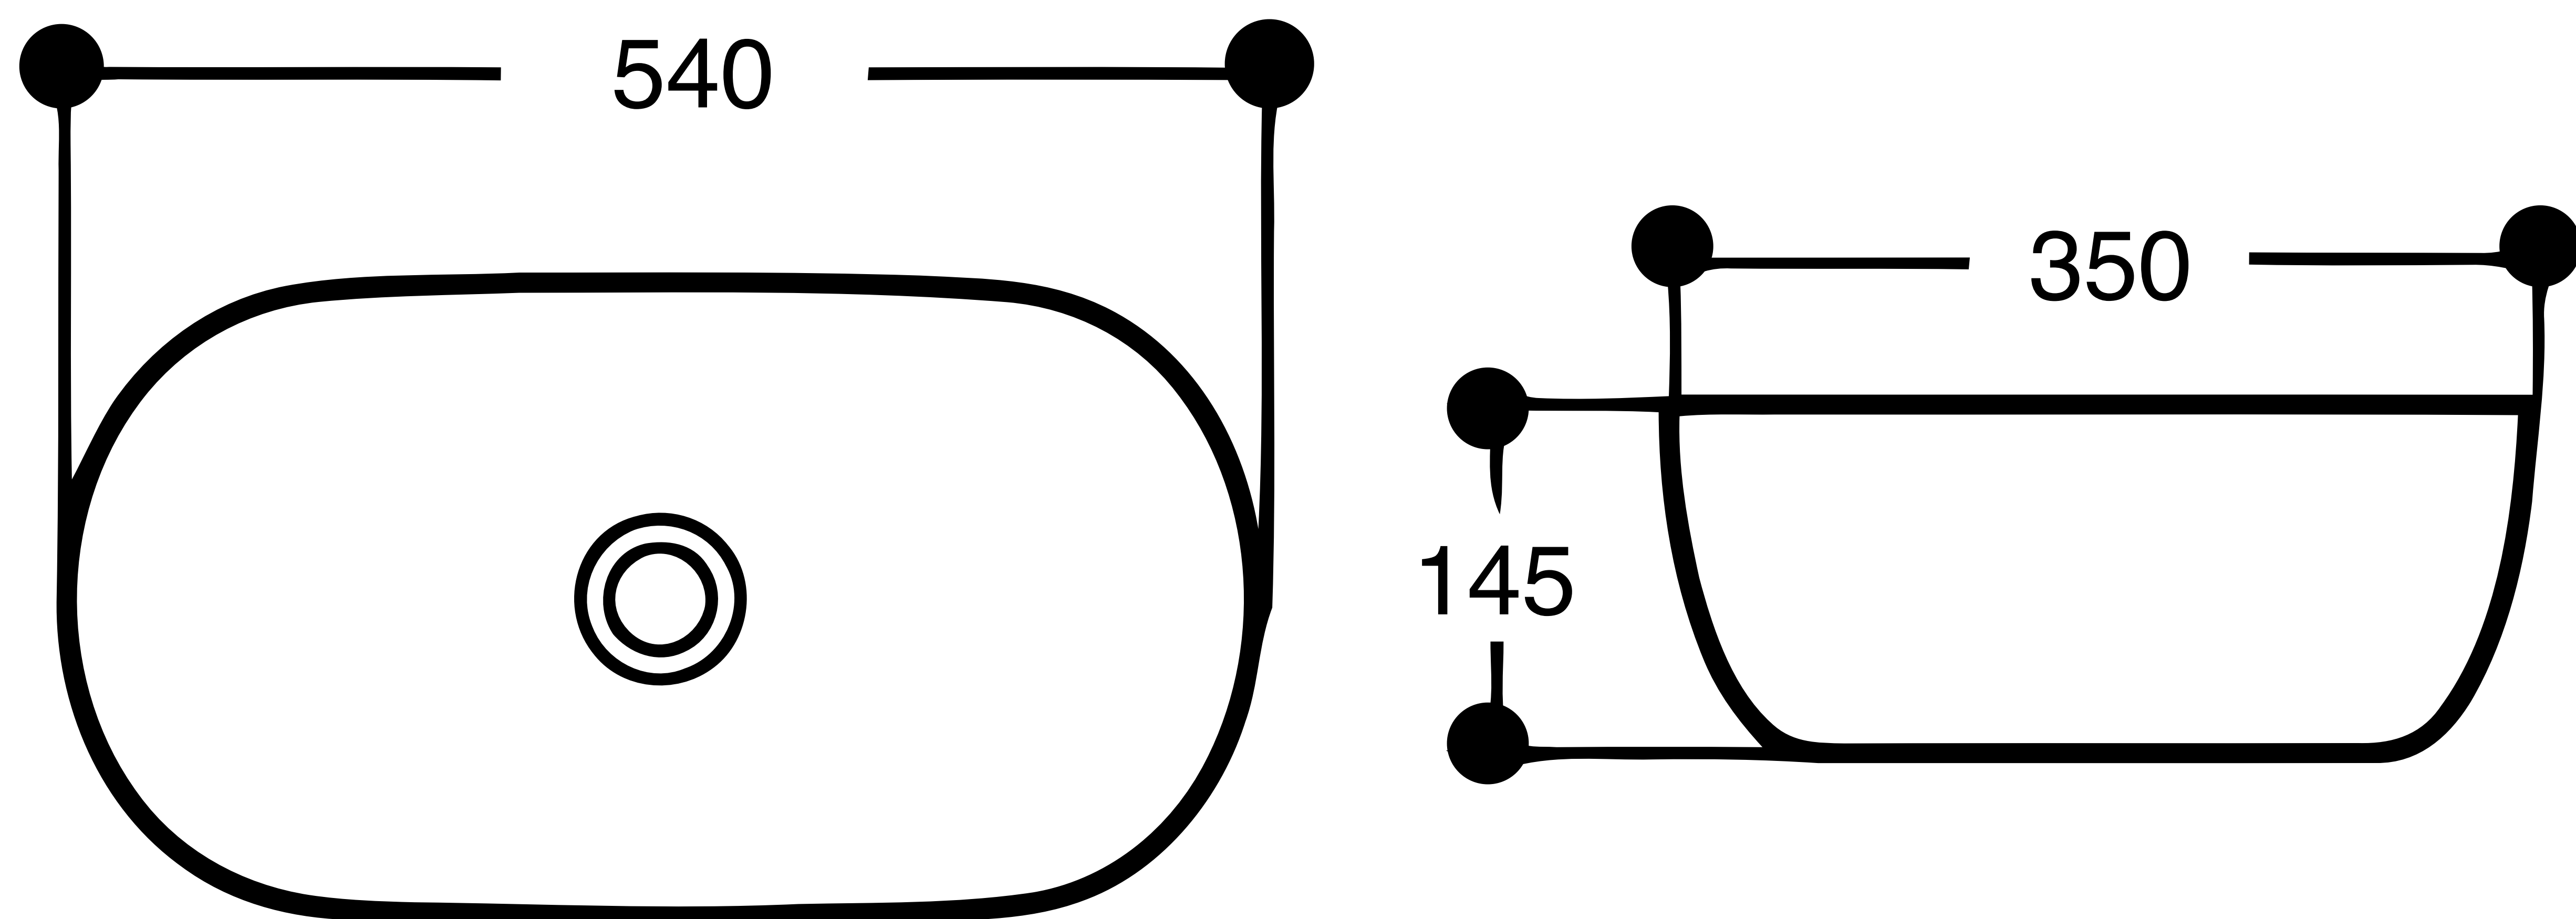

Table Mounted Wash Basin

Product Code : 1931

Technical Drawing

All dimension are in **mm**